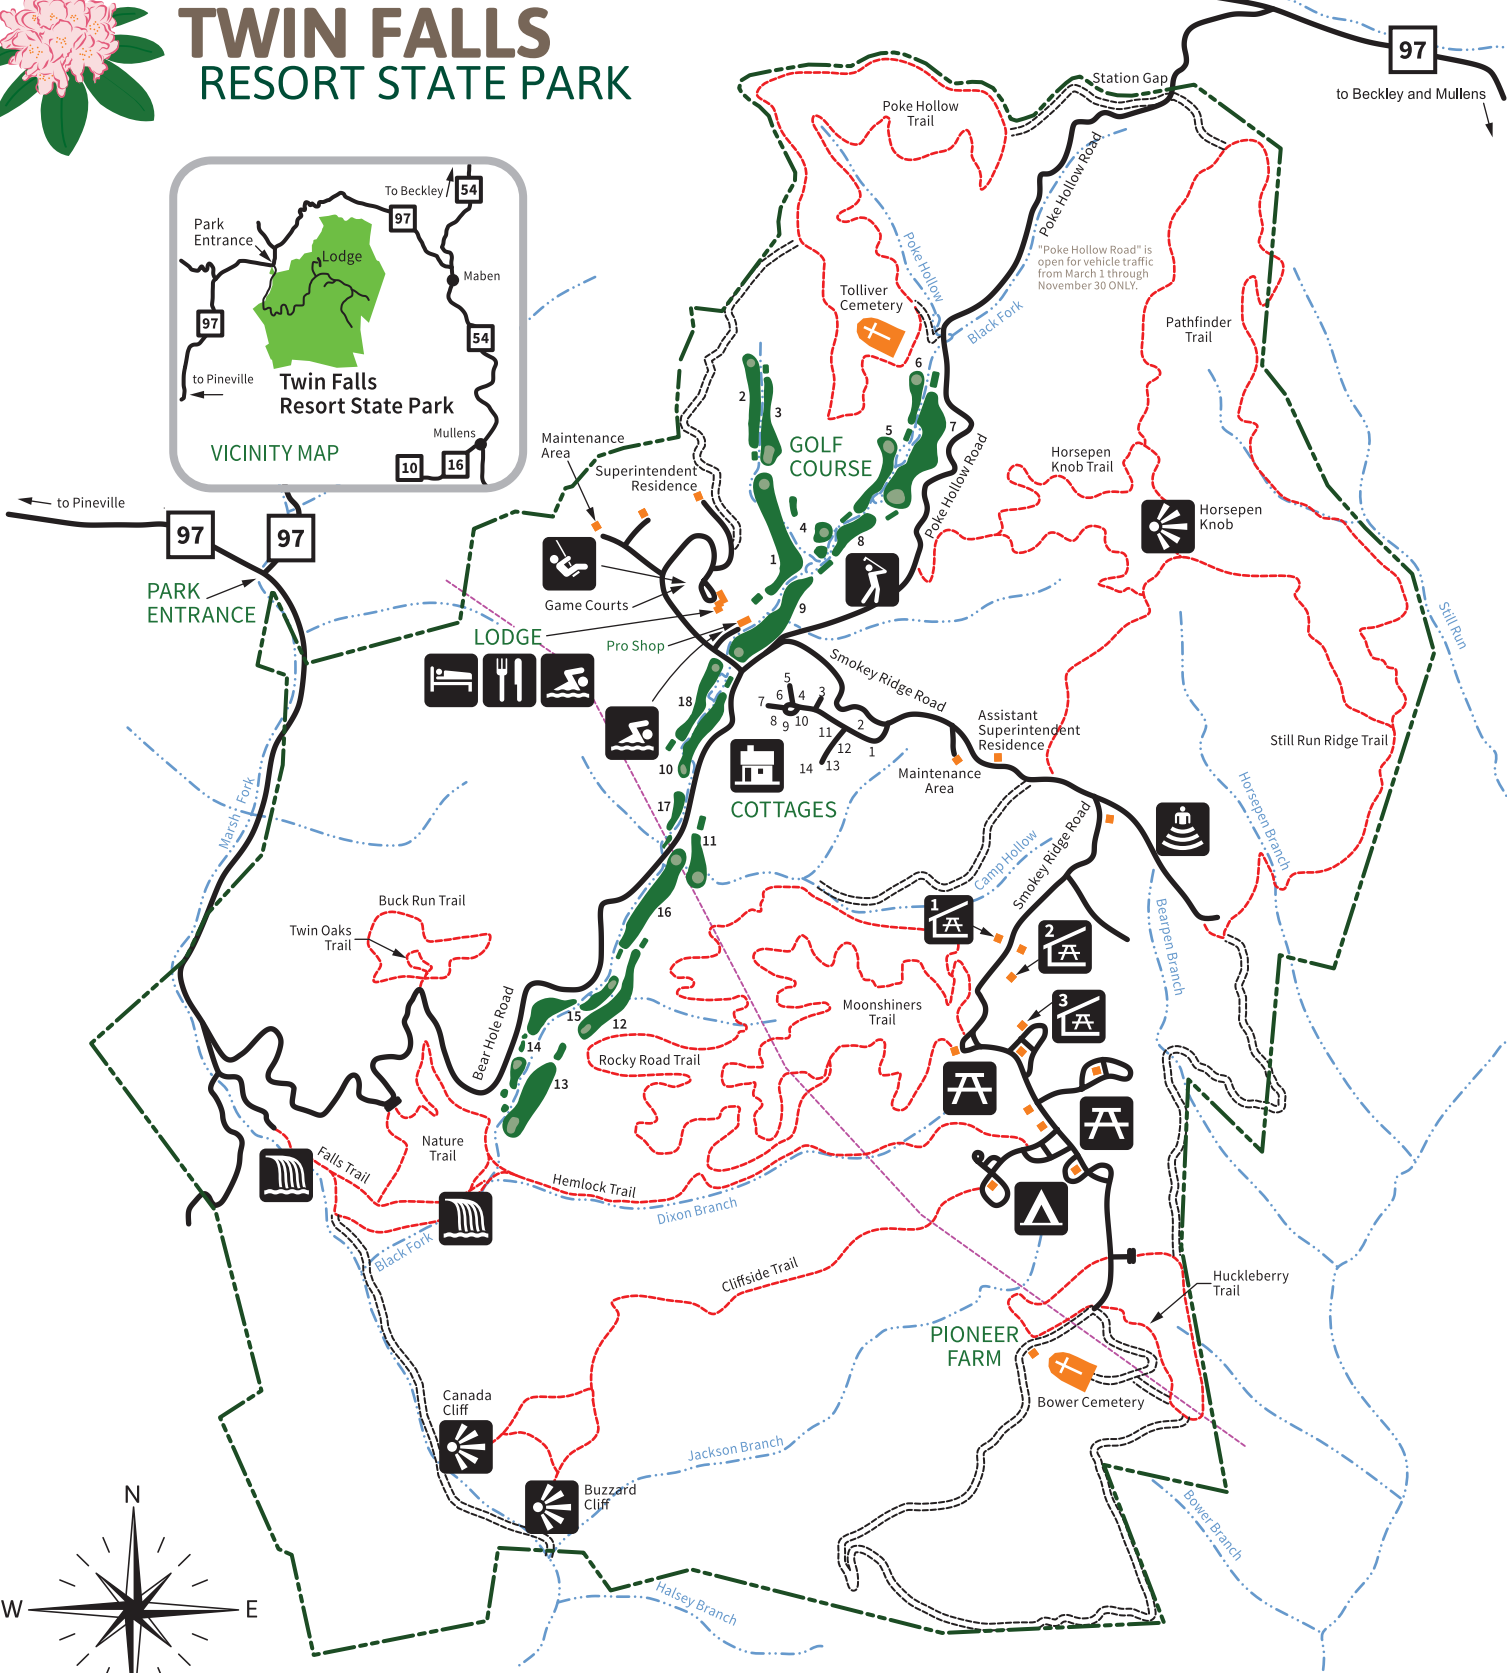

TWIN FALLS RESORT STATE PARK

Legend

- Park boundary
- Paved road
- Unimproved road
Unimproved roads are not blazed or signed. Hike or bike these roads only if you are experienced in map reading and finding your way in the outdoors.
- Hiking trail
- Stream/river
- Structure
- Amphitheater
- Cabin area
- Campground
- Food service
- Golfing
- Lodging
- Picnic area
- Picnic shelter (numbered)
- Playground
- Scenic viewpoint/overlook
- Swimming
- Waterfall